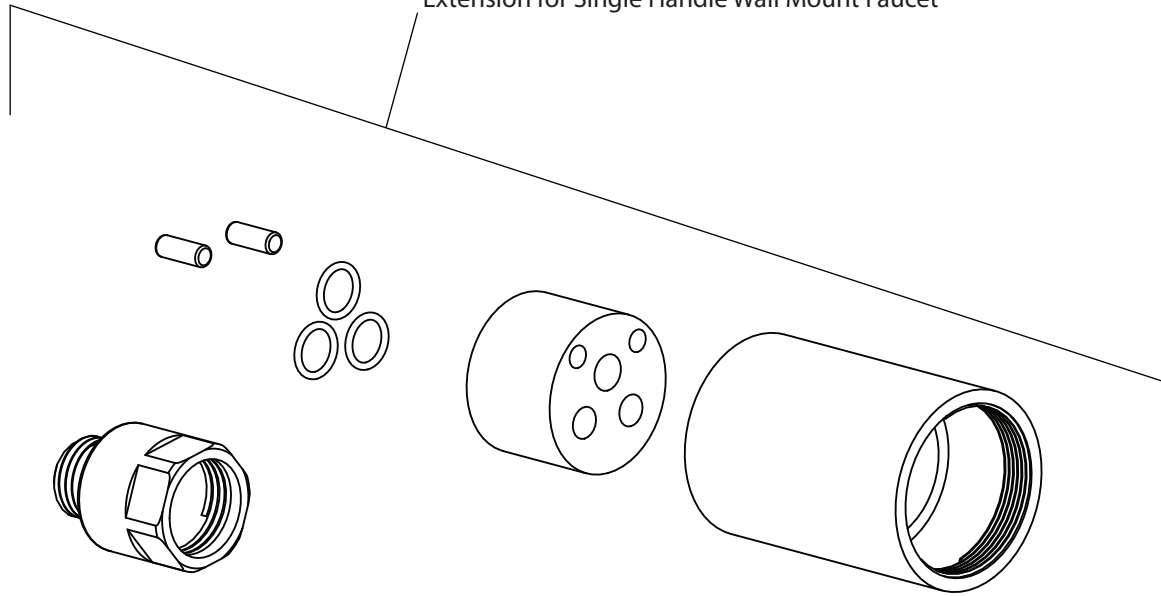

Product Parts Breakdown

160.1800E ▲
Extension for Single Handle Wall Mount Faucet

isenberg
innovation+design

160.1800E

Ver 2.53